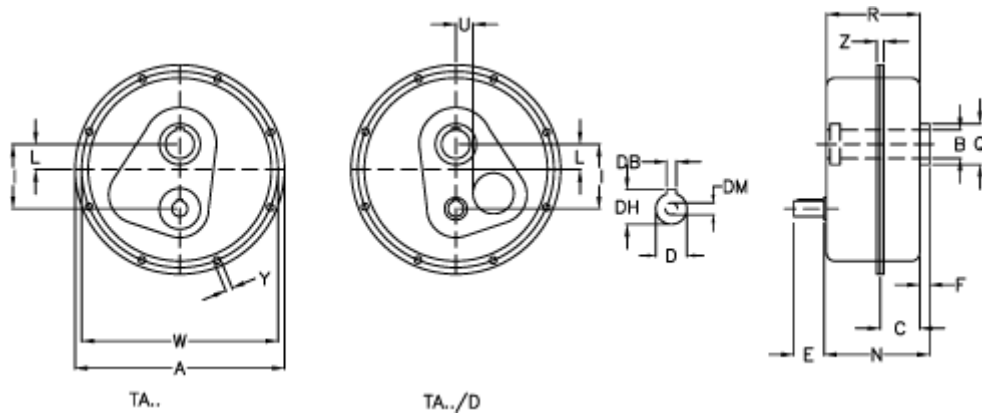

Data Sheet

Article number: 29481251230

Description: Shaft mount. speed reducer
TA 125.125D i=12,3 without lubrication

Measures

a	= 850	E	= 110	W	= 805
B G7	= 125	F	= 34	Weight (kg)	= 410
C	= 110	I	= 294	Y	= 17.0
DB	= 16	L	= 80	Z	= 44.5
Description	= TA 125.125D	N	= 310.0		
DH	= 59.0	Q	= 170		
D h6	= 55	R	= 304.0		
DM	= M16	U	= 70		